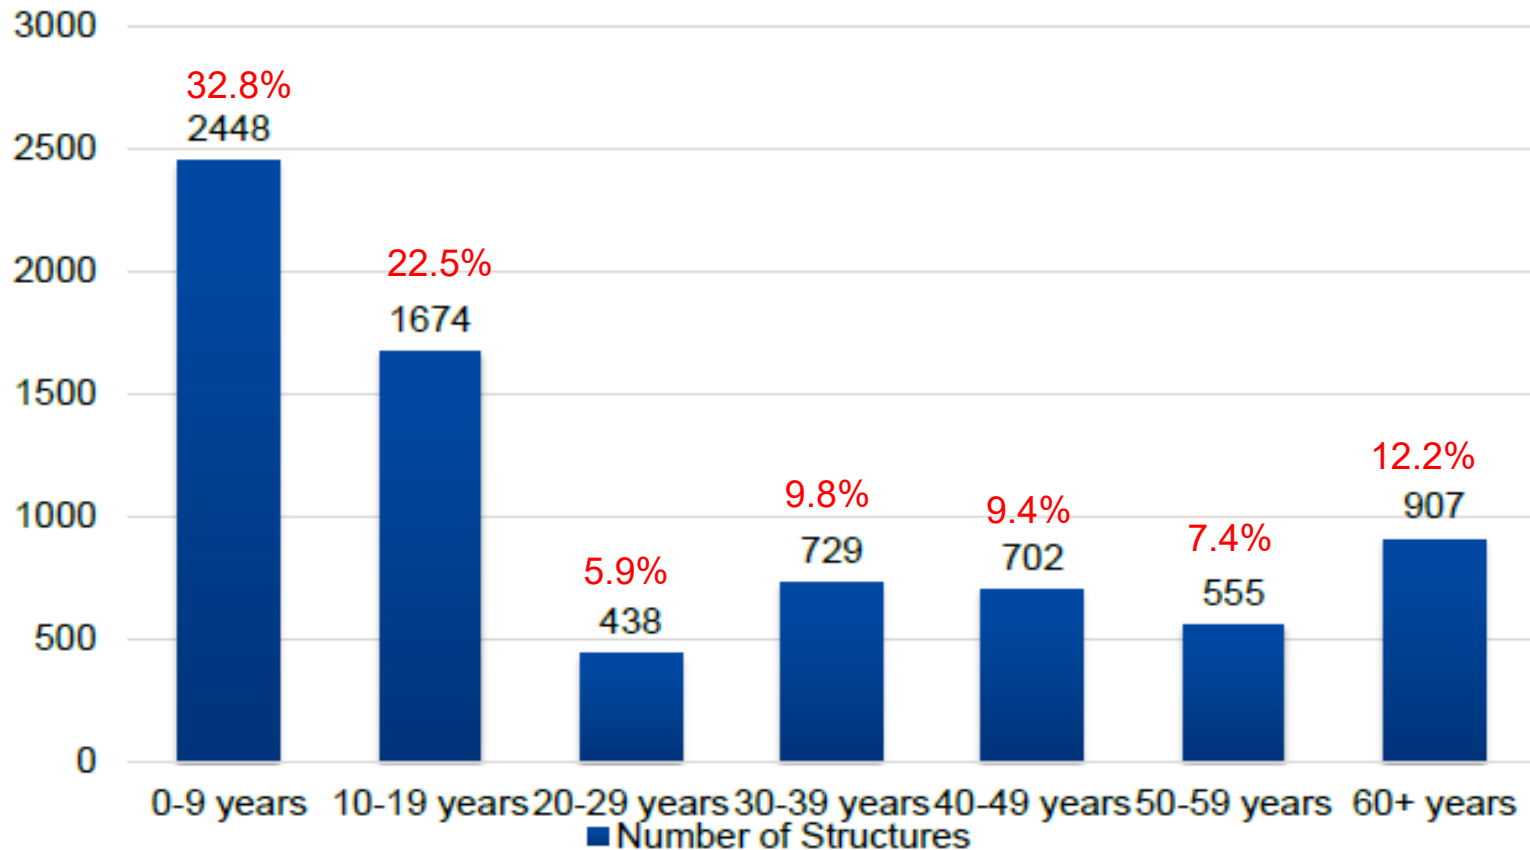

Age of VELCO structures as of Fall 2021

Average age of structure is 26 year old

Average age of structure in 2019 was 29 year old